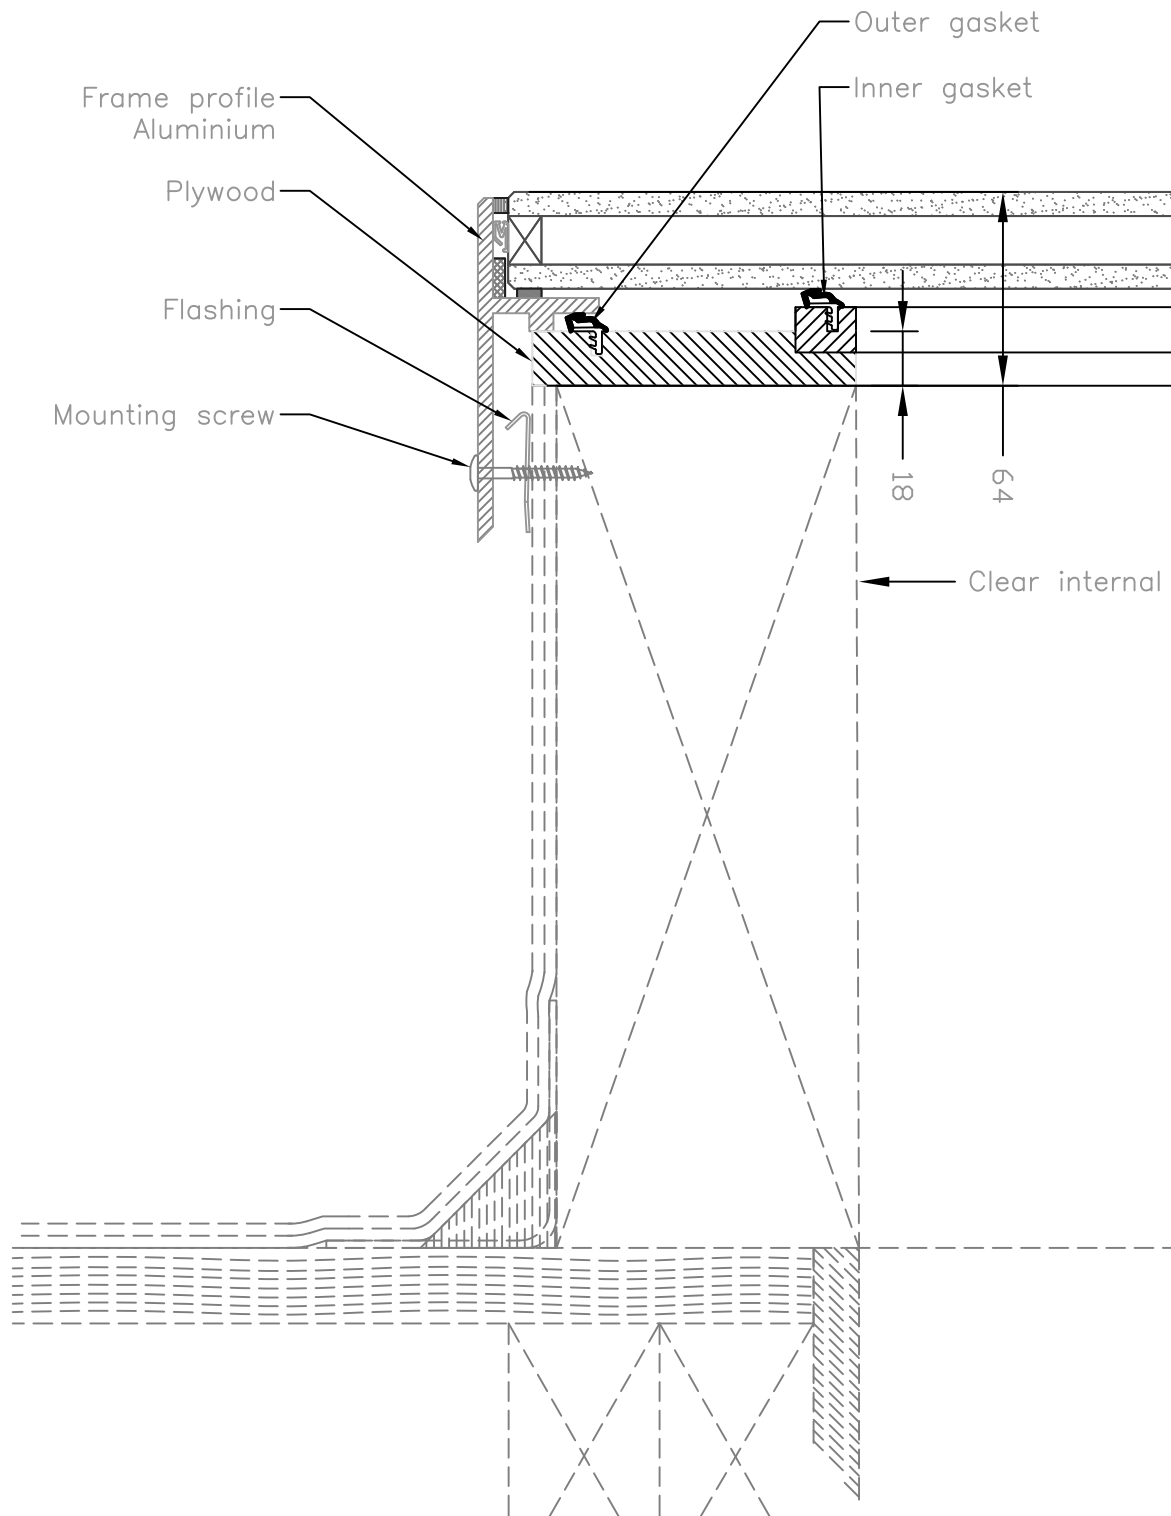

Insulating glass with tempered outer glass and laminated inner glass.
Thickness 32mm

Roofing felt, Frame, Substructure – Not VITRAL

© VITRAL A/S

Måløv Byvej 229 DK-2760 Måløv

Telephone +4547180100 Telefax +4547180111

Sign.: TJ/BH

Scale: 1:2

Date: 28.07.14

Side, SkyVision Circular