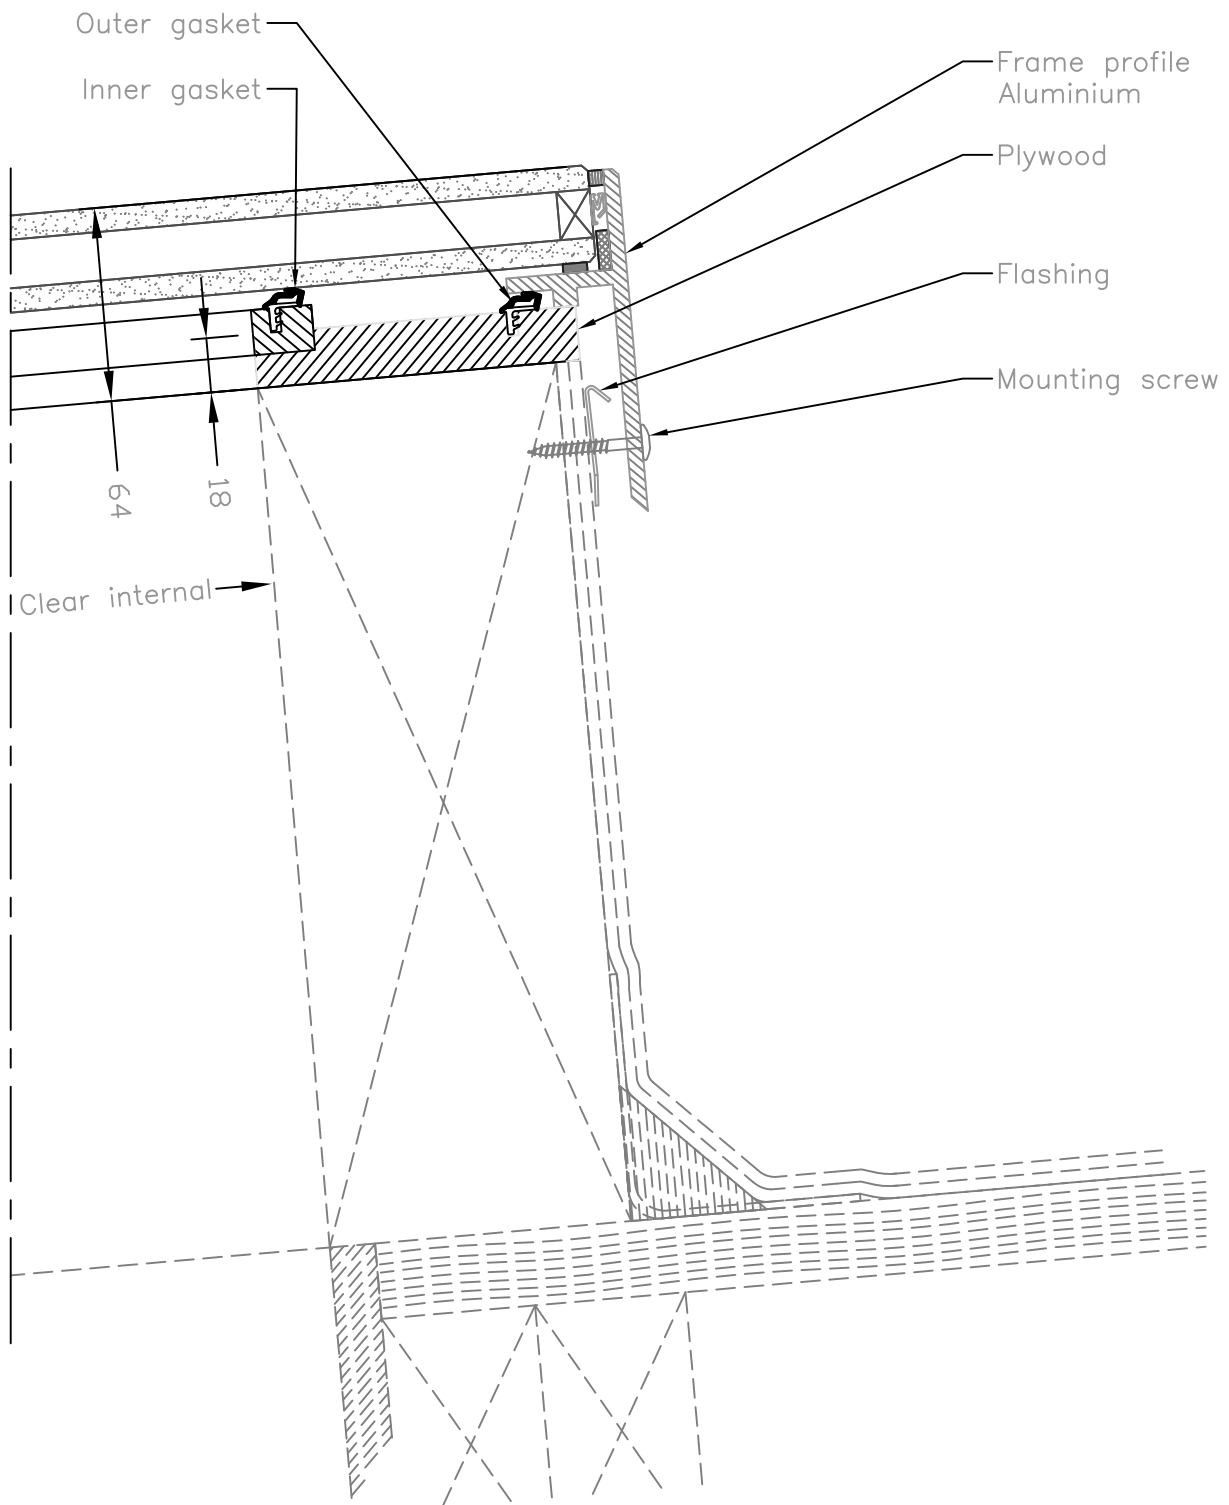

Insulating glass unit tempered
outer glass and laminated inner glass
Thickness 32mm

5.2.3φ8

© VITRAL A/S

Måløv Byvej 229 DK-2760 Måløv

Telephone +4547180100 Telefax +4547180111

Sign.: TJ/BH

Scale: 1:2

Date: 28.07.14

Head, SkyVision Circular