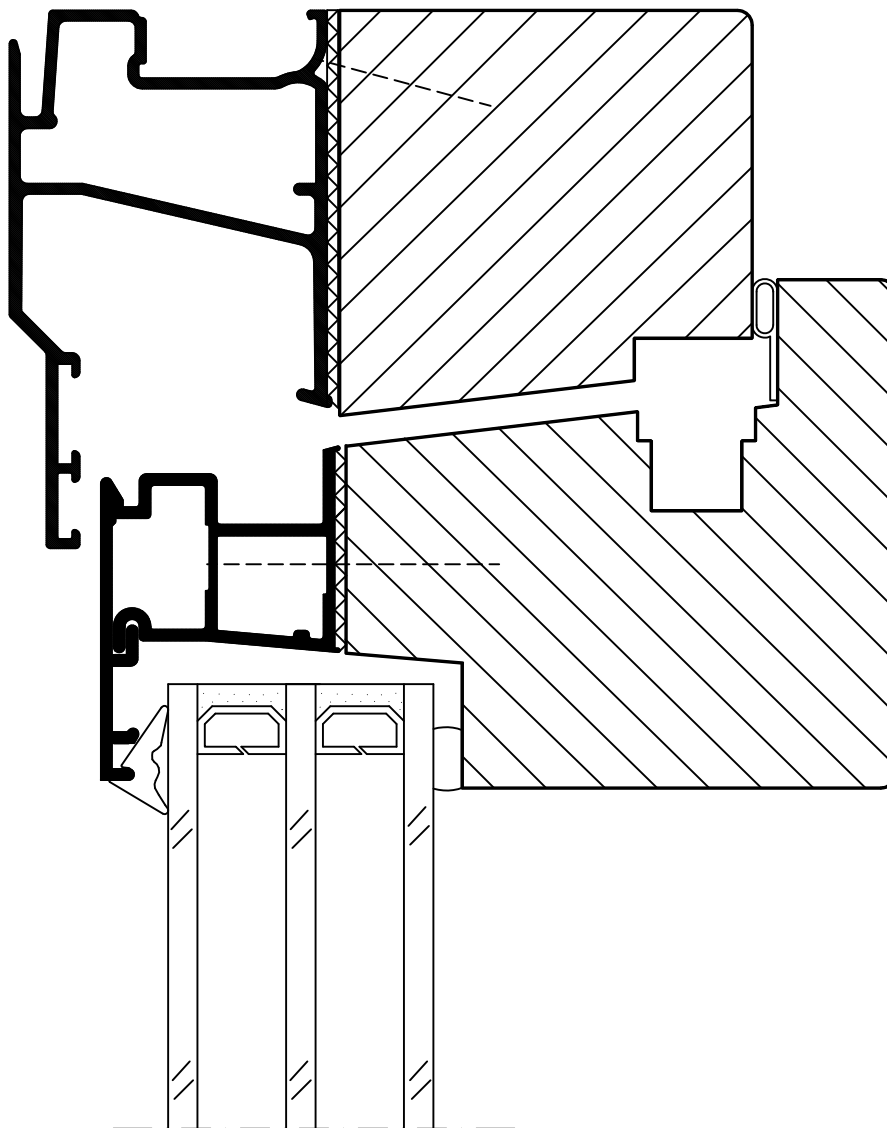

100

106

<b>SYSTEM</b> TYPICAL SECTION DETAILS HAGA - OPEN-IN WINDOW - HEAD DETAIL	
<b>SCALE</b> 1:1 @ A4	<b>DATE</b> 2016
<b>CONTRACT</b> SECTION DETAILS	<b>DRAWING</b> 13 22 11-02
	